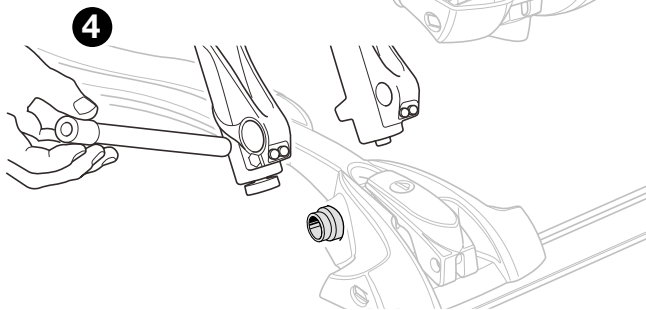

Thule Thru Axle adapter for Thule OutRide 561

➤ Instructions

i

Thule Sweden AB, Borggatan 5, 335 73 Hillerstorp, SWEDEN

info@thule.com

www.thule.com

501-8052-02

» PART OF THULE GROUP