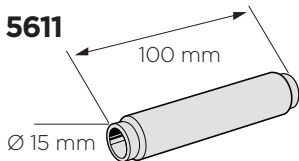

Thule Thru Axle adapter for Thule OutRide 561

➤ Instructions

i

Thule Sweden AB, Borggatan 5, 335 73 Hillerstorp, SWEDEN

info@thule.com

www.thule.com

501-8052-02

» PART OF THULE GROUP