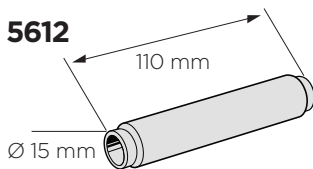

Thule Thru Axle adapter for Thule OutRide 561

➤ Instructions

i

Thule Sweden AB, Borggatan 5, 335 73 Hillerstorp, SWEDEN

info@thule.com

www.thule.com

501-8052-02

» PART OF THULE GROUP