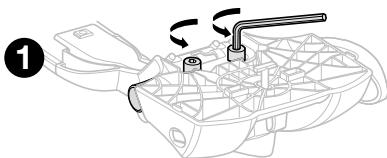

Thule Thru Axle adapter for Thule OutRide 561

➤ Instructions

i

Thule Sweden AB, Borggatan 5, 335 73 Hillerstorp, SWEDEN

info@thule.com

www.thule.com

501-8052-02

» PART OF THULE GROUP