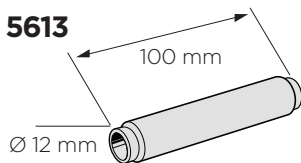

Thule Thru Axle adapter for Thule OutRide 561

➤ Instructions

i

Thule Sweden AB, Borggatan 5, 335 73 Hillerstorp, SWEDEN

info@thule.com

www.thule.com

501-8052-02

» PART OF THULE GROUP